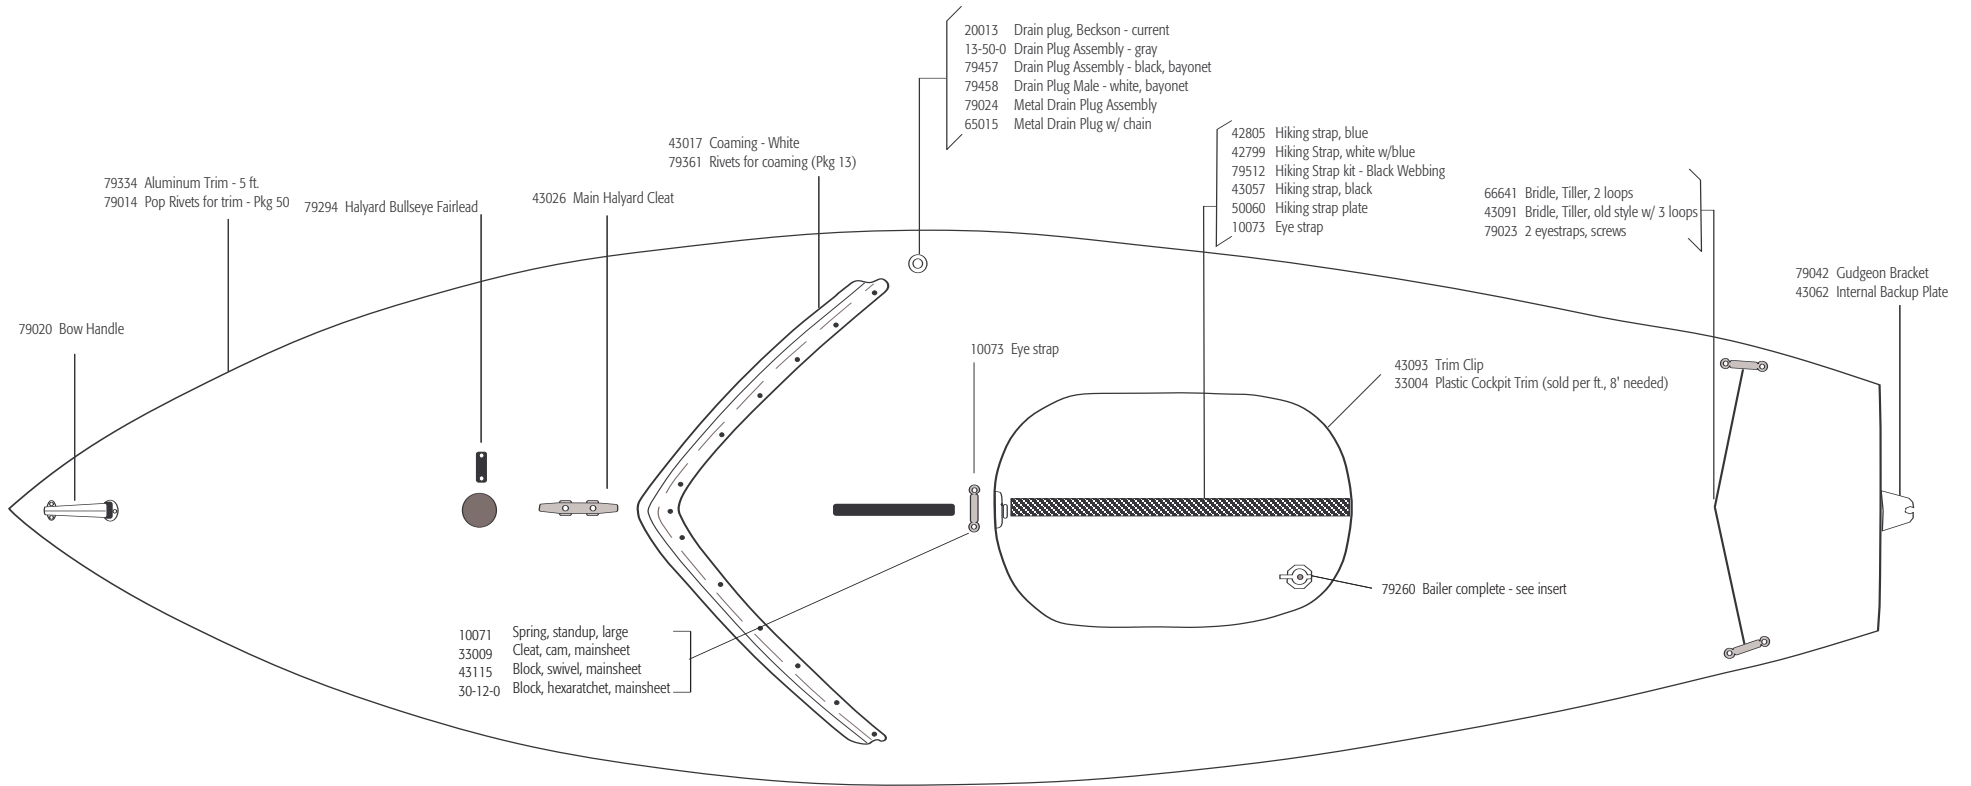

79260 Bailer Complete

Hull & Deck Fittings

Laser Spars & Accessories

Spars

Part #	Description	Retail	Dealer	Unit
9067	BOOM, LASER, QUICK PACK (3 BOOMS PER BOX)	$ 712.26	$ 330.00	EA
10072	SHACKLE, 3/16, W/PIN & RING	$ 2.79	$ 1.69	EA
10073	EYESTRAP, REGULAR, 2-HOLE	$ 1.60	$ 0.96	EA
20010	EYESTRAP KIT, PLASTIC LACING EYE	$ 6.39	$ 3.45	EA
20014	LASER OUTHAUL AND CUNNINGHAM PERFORMANCE KIT	$ 212.33	$ 132.77	EA
20015	VANG SYSTEM, LASER, HARKEN	$ 175.00	$ 118.72	EA
20016	VANG SYSTEM, LASER, HOLT	$ 185.00	$ 120.17	EA
20619	HOOK, BRUMMEL (4)	$ 12.75	$ 6.50	EA
20625	RING, SPLIT, SMALL, 3/16" (10)	$ 2.50	$ 1.50	EA
79473	BASE PLUG KIT, LOWER MAST,	$ 15.14	$ 7.57	EA
10-14-0	EYESTRAP	$ 4.89	$ 2.47	EA
11-07-0	BOOM SLEEVE ASSEMBLY, LASER	$ 24.41	$ 19.11	EA
11-023-1	MAST, LASER 4.7, LOWER	$ 180.40	$ 108.20	EA
12-02-0	FAIRLEAD, BLUE	$ 2.99	$ 1.49	EA
12-04-0	END PLUG, BLUE	$ 5.36	$ 2.68	EA
12-10-0	GOOSENECK PLUG, LASER, BLUE	$ 6.49	$ 3.24	EA
12-12-0	BLOCK, BOOM, BLUE	$ 12.15	$ 6.54	EA
12-31-0	BLOCK, TRAVELER, LARGE, BLUE	$ 19.11	$ 9.58	EA
12-32-0	BLOCK, TRAVELER, SMALL, BLUE	$ 12.05	$ 6.03	EA
16-02-1	BOOM, LASER, COMPLETE	$ 237.42	$ 118.86	EA
16-03-1	MAST, LASER, LOWER BLUE FITTINGS	$ 233.24	$ 116.70	EA
16-04-1	MAST, LASER, UPPER	$ 148.01	$ 73.95	EA
16-08-1	SPAR SET, LASER, BOXED	$ 605.59	$ 302.82	EA
20-19-1	BLOCK, VANG, LASER, W/O KEY	$ 14.06	$ 7.06	EA
20-21-1	BLOCK, VANG, W/KEY	$ 17.20	$ 8.60	EA
20-22-1	BLOCK, VANG, W/JAM, PIN & RING	$ 21.73	$ 10.87	EA

Part #	Description	Retail	Dealer	Unit
20-23-1	KEY, VANG, STRAIGHT	$ 6.39	$ 3.19	EA
20-24-1	KEY, VANG, CURVED	$ 9.27	$ 4.64	EA
21-22-1	VANG, LASER, COMPLETE	$ 56.29	$ 28.17	EA
41-13-4	MAST, LASER, RADIAL, LOWER W/SAIL & BATTENS	$ 631.75	$ 425.49	EA
41-02-3	MAST, LASER 4.7, LOWER W/SAIL & BATTENS	$ 536.58	$ 360.71	EA
41-17-4	RADIAL LOWER MAST COMPLETE	$ 180.97	$ 108.20	EA
80-07-1	VANG SWIVEL, LASER SUPER	$ 53.10	$ 31.83	EA
80-11-1	VANG SWIVEL, LASER	$ 14.83	$ 9.01	EA
80-23-0	CLEAT, CLAM, ALUMINUM	$ 12.77	$ 6.59	EA
90-08	GOOSENECK KIT	$ 36.72	$ 18.39	EA
90-09	VANG TANG KIT	$ 21.22	$ 10.61	EA
90-11	EYESTRAP KIT, LACING	$ 6.64	$ 4.48	EA
90-15	VANG STRAP KIT	$ 12.77	$ 7.62	EA
90-23	END PLUG KIT, BLUE	$ 7.93	$ 3.93	EA
90-25	CONNECTOR SLEEVE KIT, BLUE	$ 7.62	$ 3.81	EA
90-26	BASE PLUG KIT, BLUE	$ 6.90	$ 3.45	EA
90-27	GOOSENECK PLUG KIT, BLUE	$ 8.55	$ 4.69	EA
90-28	BLOCK KIT, BULLET, BLUE	$ 17.41	$ 8.70	EA
90-29	BECKET BLOCK KIT - BLUE	$ 19.11	$ 9.68	EA
90-30	CONNECTOR PLUG KIT, BLUE	$ 7.57	$ 3.81	EA
90-31	MAST, LASER, UPPER, QUICK PACK (3 MASTS PER BOX)	$ 402.68	$ 201.78	EA
90-32	MAST, LASER, LOWER, QUICK PACK (3 MASTS PER BOX)	$ 690.36	$ 345.15	EA
90-33	MAST, LASER, RADIAL LOWER,QUICK QUICK PACK (3 PER BOX)	$ 523.76	$ 301.74	PK
90-51	RIVET, PKG 10, SS	$ 4.84	$ 2.73	PK
90-53	RIVET, PKG 10, ALUMINUM	$ 3.55	$ 2.16	PK
91-01	SCREW, PKG 10, STAINLESS STEEL	$ 3.19	$ 1.60	PK

Prices effective 1/1/2005

Vanguard Sailboats
300 Highpoint Ave, Portsmouth, RI. 02871
401-683-0960 401-683-0990 fax
www.teamvanguard.com