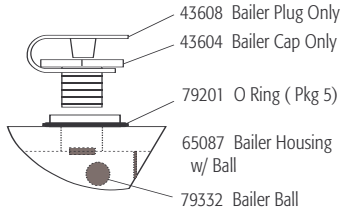

79260 Bailer Complete

Hull & Deck Fittings

Laser Spars & Accessories

Spars

Part #	Description	Retail	Dealer	Unit
9067	BOOM, LASER, QUICK PACK (3 BOOMS PER BOX)	$ 712.26	$ 330.00	EA
10072	SHACKLE, 3/16, W/PIN & RING	$ 2.79	$ 1.69	EA
10073	EYESTRAP, REGULAR, 2-HOLE	$ 1.60	$ 0.96	EA
20010	EYESTRAP KIT, PLASTIC LACING EYE	$ 6.39	$ 3.45	EA
20014	LASER OUTHAUL AND CUNNINGHAM PERFORMANCE KIT	$ 212.33	$ 132.77	EA
20015	VANG SYSTEM, LASER, HARKEN	$ 175.00	$ 118.72	EA
20016	VANG SYSTEM, LASER, HOLT	$ 185.00	$ 120.17	EA
20619	HOOK, BRUMMEL (4)	$ 12.75	$ 6.50	EA
20625	RING, SPLIT, SMALL, 3/16" (10)	$ 2.50	$ 1.50	EA
79473	BASE PLUG KIT, LOWER MAST,	$ 15.14	$ 7.57	EA
10-14-0	EYESTRAP	$ 4.89	$ 2.47	EA
11-07-0	BOOM SLEEVE ASSEMBLY, LASER	$ 24.41	$ 19.11	EA
11-023-1	MAST, LASER 4.7, LOWER	$ 180.40	$ 108.20	EA
12-02-0	FAIRLEAD, BLUE	$ 2.99	$ 1.49	EA
12-04-0	END PLUG, BLUE	$ 5.36	$ 2.68	EA
12-10-0	GOOSENECK PLUG, LASER, BLUE	$ 6.49	$ 3.24	EA
12-12-0	BLOCK, BOOM, BLUE	$ 12.15	$ 6.54	EA
12-31-0	BLOCK, TRAVELER, LARGE, BLUE	$ 19.11	$ 9.58	EA
12-32-0	BLOCK, TRAVELER, SMALL, BLUE	$ 12.05	$ 6.03	EA
16-02-1	BOOM, LASER, COMPLETE	$ 237.42	$ 118.86	EA
16-03-1	MAST, LASER, LOWER BLUE FITTINGS	$ 233.24	$ 116.70	EA
16-04-1	MAST, LASER, UPPER	$ 148.01	$ 73.95	EA
16-08-1	SPAR SET, LASER, BOXED	$ 605.59	$ 302.82	EA
20-19-1	BLOCK, VANG, LASER, W/O KEY	$ 14.06	$ 7.06	EA
20-21-1	BLOCK, VANG, W/KEY	$ 17.20	$ 8.60	EA
20-22-1	BLOCK, VANG, W/JAM, PIN & RING	$ 21.73	$ 10.87	EA

Part #	Description	Retail	Dealer	Unit
20-23-1	KEY, VANG, STRAIGHT	$ 6.39	$ 3.19	EA
20-24-1	KEY, VANG, CURVED	$ 9.27	$ 4.64	EA
21-22-1	VANG, LASER, COMPLETE	$ 56.29	$ 28.17	EA
41-13-4	MAST, LASER, RADIAL, LOWER W/SAIL & BATTENS	$ 631.75	$ 425.49	EA
41-02-3	MAST, LASER 4.7, LOWER W/SAIL & BATTENS	$ 536.58	$ 360.71	EA
41-17-4	RADIAL LOWER MAST COMPLETE	$ 180.97	$ 108.20	EA
80-07-1	VANG SWIVEL, LASER SUPER	$ 53.10	$ 31.83	EA
80-11-1	VANG SWIVEL, LASER	$ 14.83	$ 9.01	EA
80-23-0	CLEAT, CLAM, ALUMINUM	$ 12.77	$ 6.59	EA
90-08	GOOSENECK KIT	$ 36.72	$ 18.39	EA
90-09	VANG TANG KIT	$ 21.22	$ 10.61	EA
90-11	EYESTRAP KIT, LACING	$ 6.64	$ 4.48	EA
90-15	VANG STRAP KIT	$ 12.77	$ 7.62	EA
90-23	END PLUG KIT, BLUE	$ 7.93	$ 3.93	EA
90-25	CONNECTOR SLEEVE KIT, BLUE	$ 7.62	$ 3.81	EA
90-26	BASE PLUG KIT, BLUE	$ 6.90	$ 3.45	EA
90-27	GOOSENECK PLUG KIT, BLUE	$ 8.55	$ 4.69	EA
90-28	BLOCK KIT, BULLET, BLUE	$ 17.41	$ 8.70	EA
90-29	BECKET BLOCK KIT - BLUE	$ 19.11	$ 9.68	EA
90-30	CONNECTOR PLUG KIT, BLUE	$ 7.57	$ 3.81	EA
90-31	MAST, LASER, UPPER, QUICK PACK (3 MASTS PER BOX)	$ 402.68	$ 201.78	EA
90-32	MAST, LASER, LOWER, QUICK PACK (3 MASTS PER BOX)	$ 690.36	$ 345.15	EA
90-33	MAST, LASER, RADIAL LOWER,QUICK QUICK PACK (3 PER BOX)	$ 523.76	$ 301.74	PK
90-51	RIVET, PKG 10, SS	$ 4.84	$ 2.73	PK
90-53	RIVET, PKG 10, ALUMINUM	$ 3.55	$ 2.16	PK
91-01	SCREW, PKG 10, STAINLESS STEEL	$ 3.19	$ 1.60	PK

Prices effective 1/1/2005

Vanguard Sailboats
300 Highpoint Ave, Portsmouth, RI. 02871
401-683-0960 401-683-0990 fax
www.teamvanguard.com