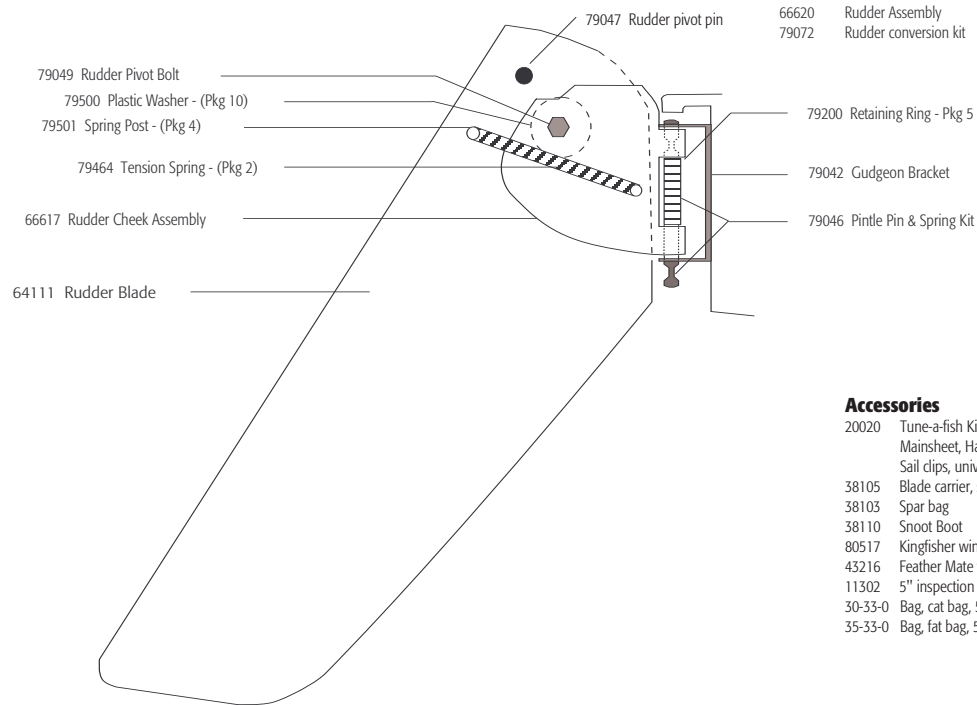

- 66677 Daggerboard, complete
- 90-24 Daggerboard stop set
- 66618 Wood daggerboard (not shown)
- 79051 Wood daggerboard spring

Storm Covers

- 55004 Deck Cover, Mast Up
- 55005 Deck Cover, Mast Down
- 55006 Hull Cover
- 38109 Foil bag

79520 Race Upgrade

- 43327 Block, hexaratchet
- 10071 Spring
- 80-23-0 Cleat, clam, aluminum, need 2
- 60-53 Rivets (4)
- 22063 White race sail
- 79055 Quick adjust gooseneck
- 06034 Acorn nut
- 20039 Mainsheet, Rooster

Accessories

- 20020 Tune-a-fish Kit Includes -
  Mainsheet, Halyard, Outhauls
  Sail clips, universal, hiking strap
- 38105 Blade carrier, straps
- 38103 Spar bag
- 38110 Snoot Boot
- 80517 Kingfisher wind indicator
- 43216 Feather Mate wind indicator
- 11302 5" inspection port
- 30-33-0 Bag, cat bag, 5" for viking inspection port
- 35-33-0 Bag, fat bag, 5" for viking inspection port

Blades & Accessories