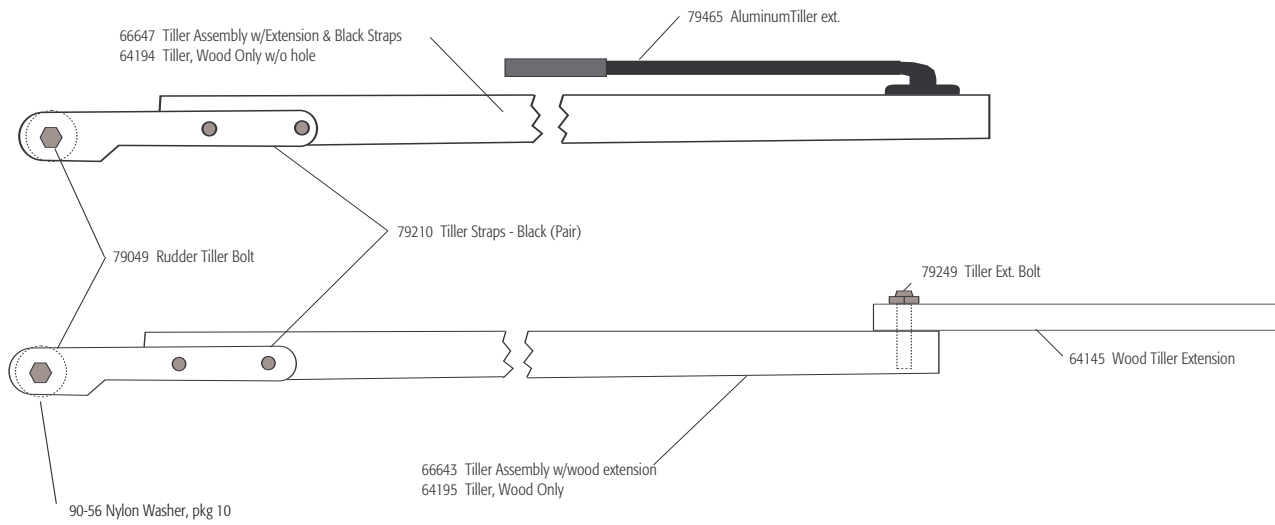

- 66677 Daggerboard, complete
- 90-24 Daggerboard stop set
- 66618 Wood daggerboard (not shown)
- 79051 Wood daggerboard spring

Storm Covers

- 55004 Deck Cover, Mast Up
- 55005 Deck Cover, Mast Down
- 55006 Hull Cover
- 38109 Foil bag

79520 Race Upgrade

- 43327 Block, hexaratchet
- 10071 Spring
- 80-23-0 Cleat, clam, aluminum, need 2
- 60-53 Rivets (4)
- 22063 White race sail
- 79055 Quick adjust gooseneck
- 06034 Acorn nut
- 20039 Mainsheet, Rooster

Accessories

- 20020 Tune-a-fish Kit Includes -
  Mainsheet, Halyard, Outhauls
  Sail clips, universal, hiking strap
- 38105 Blade carrier, straps
- 38103 Spar bag
- 38110 Snoot Boot
- 80517 Kingfisher wind indicator
- 43216 Feather Mate wind indicator
- 11302 5" inspection port
- 30-33-0 Bag, cat bag, 5" for viking inspection port
- 35-33-0 Bag, fat bag, 5" for viking inspection port

Blades & Accessories